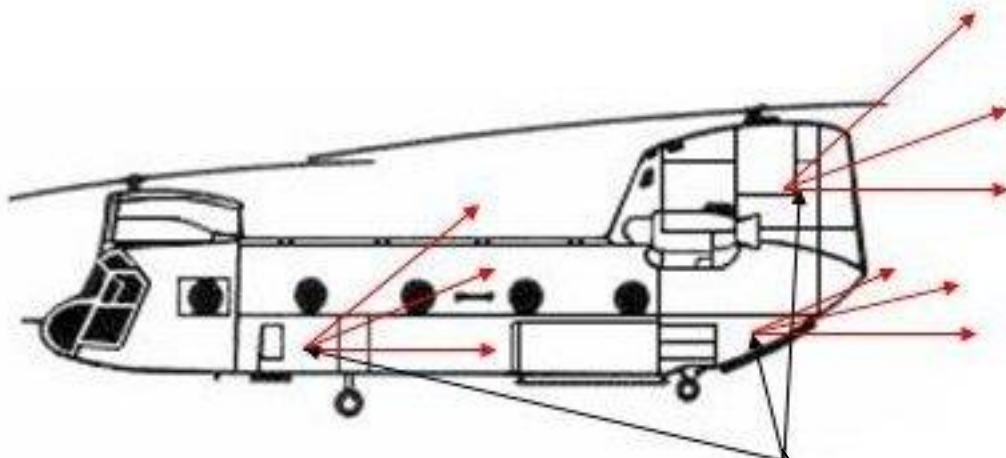

STARPOINT II

INFRA-RED FORMATION LIGHTS

•STARPOINT II

Starpoint II – is an NVG compatible Infra - Red formation light module that can be positioned around the aircraft to provide aspect. Each housing contains two IR LEDs, one for the dim and one for the bright function. The modules are simple to install and allow for angular adjustment.

Specification

•Supply Voltage	24 – 30 V (Max 32V)
•Supply Current	10mA
•IR Output	Approx 10 mW
•Peak Emission Wavelength	880 nm

**Simple
Installation**

Subject to change without notice. Any liability for errors and omissions is excluded.